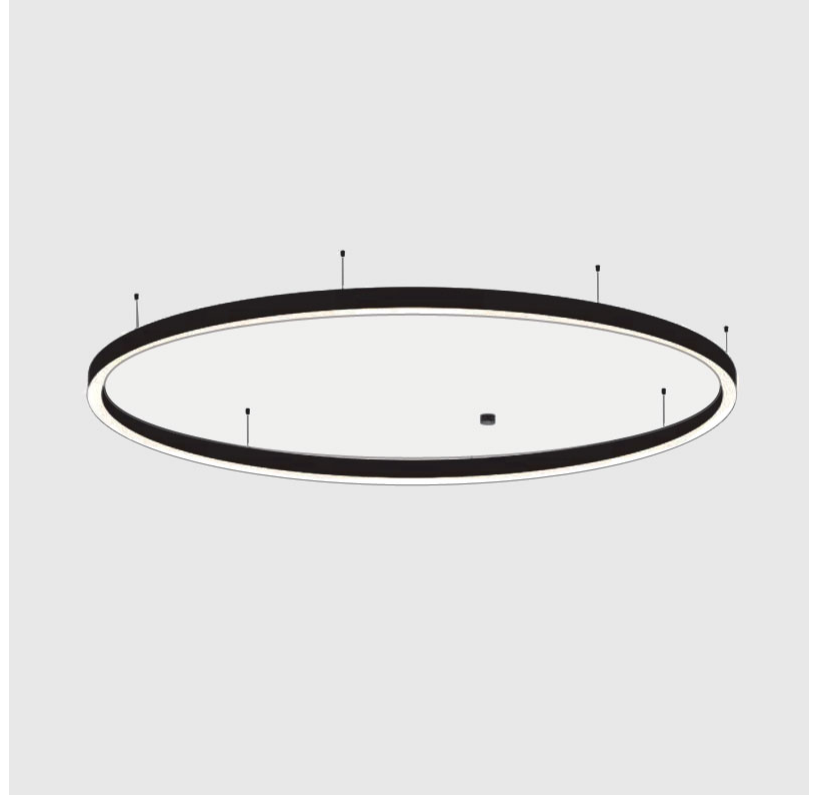

GENERAL

Series: Glorious
Subseries: Glorious Slim
Brand: Prolicht
Division: Architectural
Mounting Type: Suspension
Mounting Location: Ceiling
Subcategory: Ambient

PHYSICAL

Shape: Round
Diameter (mm): 3000
Diameter (in): 118 1/8
Height (mm): 90
Height (in): 3 9/16
Max. Overall Height (mm): 2090
Max. Overall Height (in): 82 5/16
Light Distribution: Direct / Indirect
Weight (kg): 31.716
Weight (lbs): 69.93
Diffuser: [PMMA - Opal or Micro-Prism](#)
Fixture Finish: [SSR / BKV / CWI / CRY / HAB / LAG / UFT / ITA / RUA / RUR / MIC / FTG / MYG / TWT / LOD / PUS / FRO / FUP / KIA / POP / BLS / SPG / MEY / GOH / GUM / CHC / COM / ABZ / JAG / OBR / MOS / ROR](#)
Fixture Material: Aluminum
Cable Details: 2000mm or 6000mm Transparent Cable

ELECTRICAL

Lamp Type: LED (Zhaga Standard)
Input Wattage (W): 224 / 112
Total Output Wattage (W): 192 / 84
Dimming: [Tri-Mode (Non-Dimming and Phase Dimming (120Vac only) and 0-10V Dimming)](#)
Driver Included: Yes
Driver Location: Integrated
Driver Type: Constant Current - Universal
Driver Class: Class 2
Input Voltage (V): 120 - 277
Constant Current (MA): 350

LED

[Color Temperature (°K): 3000 / 3500 / 4000](#)
Max. Delivered Lumen (lm): 38980 / 39798 / 40610
CRI: >80 CRI
Lamp Life (hrs): 50000

OPTICAL

RATINGS AND CERTIFICATIONS

Certified By: Certified for North American Standards
IP rating: IP20

2870mm 113"

3000mm 118 1/8"