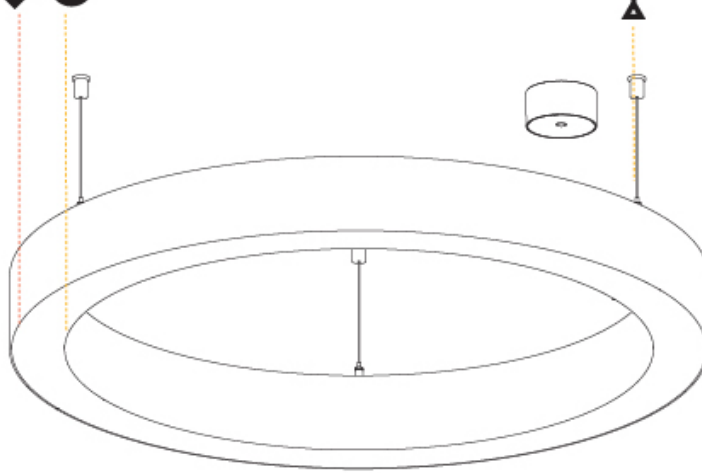

PROJECT	_____
TYPE	_____
SPECIFIER	_____
QUANTITY	_____
DATE	_____

For Color / Finish Chart & Symbology see Appendix or product page downloadable area.

°K

Dimming	DP	DV		
	Phase	0-10V		
Color Temperature	30K	35K	°K	
	3000K	3500K		40K
Diffuser	01	02	D	
	Opal	Micro-Prism		
Suspension Cable Color and Length	..05	..10	Triangle icon	
	2000	6000		

ORDER-EXAMPLE: °K
L3XXXX- DV 30K 02 01 05
0-10V 3000K Black Opal
2000mm/Trans