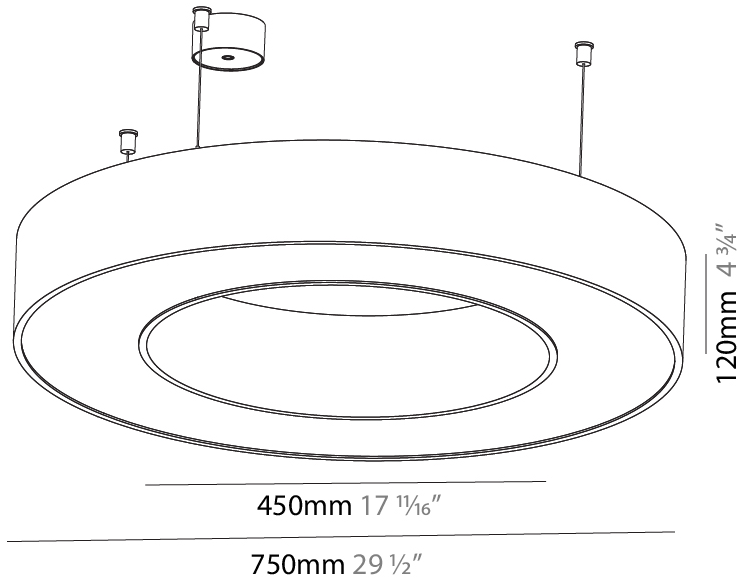

GENERAL

Series: Glorious
Subseries: Glorious
Brand: Prolicht
Division: Architectural
Mounting Type: Suspension
Mounting Location: Ceiling
Subcategory: Ambient

PHYSICAL

Shape: Round
Diameter (mm): 750
Diameter (in): 29 1/2
Height (mm): 120
Height (in): 4 3/4
Max. Overall Height (mm): 2120
Max. Overall Height (in): 83 7/16
Light Distribution: Direct / Indirect
Weight (kg): 7.675
Weight (lbs): 16.9
Diffuser: [PMMA - Opal or Micro-Prism](#)
Fixture Finish: [SSR / BKV / CWI / CRY / HAB / LAG / UFT / ITA / RUA / RUR / MIC / FTG / MYG / TWT / LOD / PUS / FRO / FUP / KIA / POP / BLS / SPG / MEY / GOH / GUM / CHC / COM / ABZ / JAG / OBR / MOS / ROR](#)
Fixture Material: Aluminum

ELECTRICAL

Lamp Type: LED (Zhaga Standard)
Input Wattage (W): 45
Total Output Wattage (W): 40 / 32 (3500K)
Dimming: [Non-Dimming / Phase Dimming (120Vac only) / 0-10V Dimming](#)
Driver Included: Yes
Driver Location: Integrated
Driver Type: Constant Current
Driver Class: Class 2
Input Voltage (V): 120 - 277
Constant Current (MA): 350 / 600/400 (3500K)

LED

[Color Temperature (°K): 3000 / 3500 / 4000](#)
Max. Delivered Lumen (lm): 2770 / 2862 / 2920 Direct / 1380 / 1440 / 1470 Indirect
CRI: >80 CRI
Efficiency (%): 71
Lamp Life (hrs): 50000

OPTICAL

RATINGS AND CERTIFICATIONS

Certified By: Certified for North American Standards
IP rating: IP20

PROJECT _____
TYPE _____
SPECIFIER _____
QUANTITY _____
DATE _____