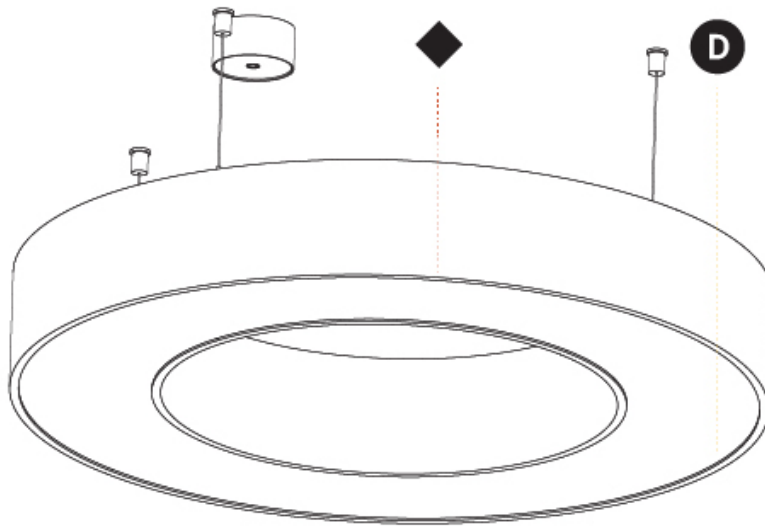

A30297-

PROJECT _____

TYPE _____

SPECIFIER _____

QUANTITY _____

DATE _____