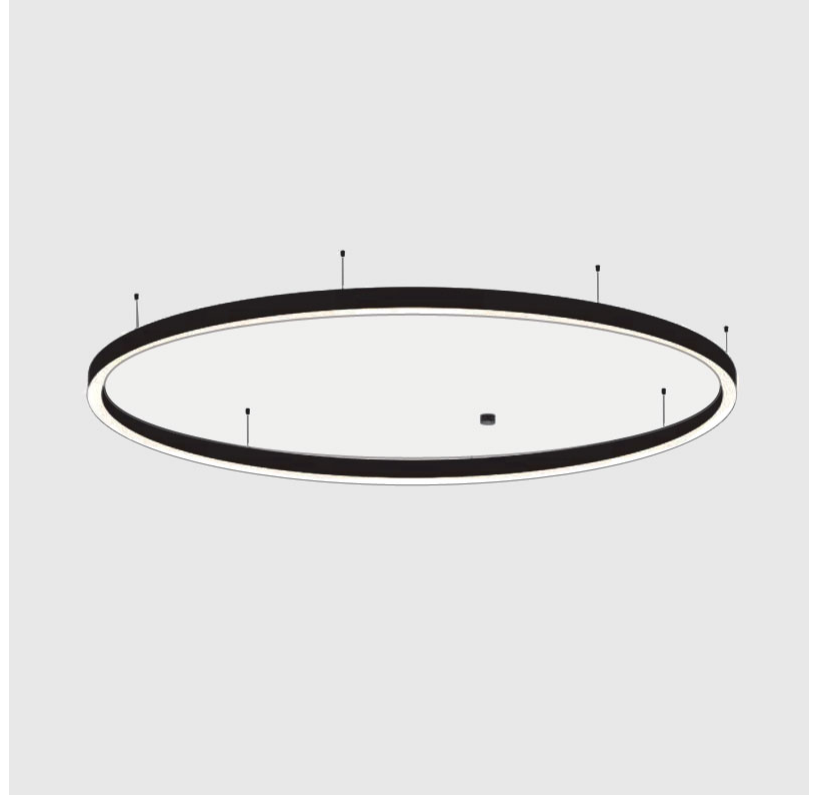

GENERAL

Series: Glorious
Subseries: Glorious Slim
Brand: Prolicht
Division: Architectural
Mounting Type: Suspension
Mounting Location: Ceiling
Subcategory: Ambient

PHYSICAL

Shape: Round
Diameter (mm): 5200
Diameter (in): 204 ³/₄
Height (mm): 90
Height (in): 3 ⁹/₁₆
Max. Overall Height (mm): 2090
Max. Overall Height (in): 82 ⁵/₁₆
Light Distribution: Direct / Indirect
Weight (kg): 55.788
Weight (lbs): 123.00
Diffuser: PMMA - Opal or Micro-Prism
Fixture Finish: SSR / BKV / CWI / CRY / HAB / LAG / UFT / ITA / RUA / RUR / MIC / FTG / MYG / TWT / LOD / PUS / FRO / FUP / KIA / POP / BLS / SPG / MEY / GOH / GUM / CHC / COM / ABZ / JAG / OBR / MOS / ROR
Fixture Material: Aluminum
Cable Details: 2000mm or 6000mm Transparent Cable

ELECTRICAL

Lamp Type: LED (Zhaga Standard)
Input Wattage (W): 392 / 280
Total Output Wattage (W): 336 / 240
Dimming: Tri-Mode (Non-Dimming and Phase Dimming (120Vac only) and 0-10V Dimming)
Driver Included: Yes
Driver Location: Integrated
Driver Type: Constant Current - Universal
Driver Class: Class 2
Input Voltage (V): 120 - 277
Constant Current (MA): 350

LED

Color Temperature (°K): 3000 / 3500 / 4000
Max. Delivered Lumen (lm): 72090 / 73588 / 75090
CRI: >80 CRI
Lamp Life (hrs): 50000

OPTICAL

RATINGS AND CERTIFICATIONS

Certified By: Certified for North American Standards
IP rating: IP20