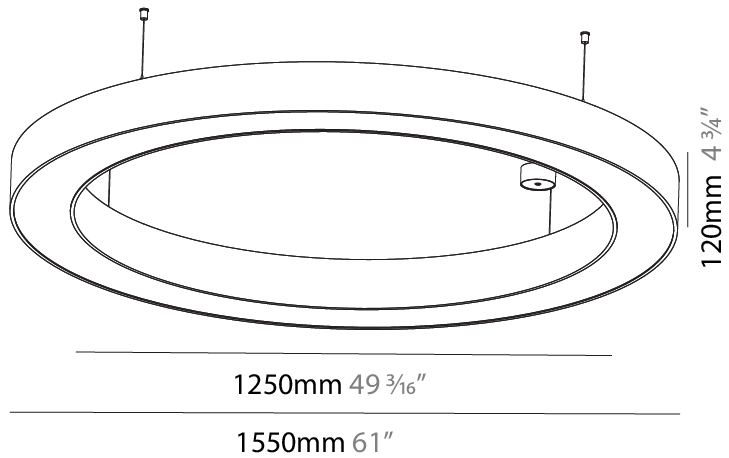

GENERAL

Series: Glorious
Subseries: Glorious
Brand: Prolicht
Division: Architectural
Mounting Type: Suspension
Mounting Location: Ceiling
Subcategory: Ambient

PHYSICAL

Shape: Round
Diameter (mm): 1550
Diameter (in): 61
Height (mm): 120
Height (in): 4 ³/₄
Max. Overall Height (mm): 2120
Max. Overall Height (in): 83 ⁷/₁₆
Light Distribution: Direct / Indirect
Weight (kg): 16.737
Weight (lbs): 36.90
Diffuser: PMMA - Opal or Micro-Prism
Fixture Finish: SSR / BKV / CWI / CRY / HAB / LAG / UFT / ITA / RUA / RUR / MIC / FTG / MYG / TWT / LOD / PUS / FRO / FUP / KIA / POP / BLS / SPG / MEY / GOH / GUM / CHC / COM / ABZ / JAG / OBR / MOS / ROR
Fixture Material: Aluminum

ELECTRICAL

Lamp Type: LED (Zhaga Standard)
Input Wattage (W): 110
Total Output Wattage (W): 88 / 70.4 (3500K)
Dimming: Non-Dimming / Phase Dimming (120Vac only) / 0-10V Dimming
Driver Included: Yes
Driver Location: Integrated
Driver Type: Constant Current - 120 / 277Vac
Driver Class: Class 2
Input Voltage (V): 120 - 277
Constant Current (MA): 350 / 700/800 (3500K)

LED

Color Temperature (°K): 3000 / 3500 / 4000
Max. Delivered Lumen (lm): 6920 / 7164 / 7310 Direct / 4530 / 4938 / 4790 Indirect
CRI: >80 CRI
Efficiency (%): 68
Lamp Life (hrs): 50000

OPTICAL

RATINGS AND CERTIFICATIONS

Certified By: Certified for North American Standards
IP rating: IP20