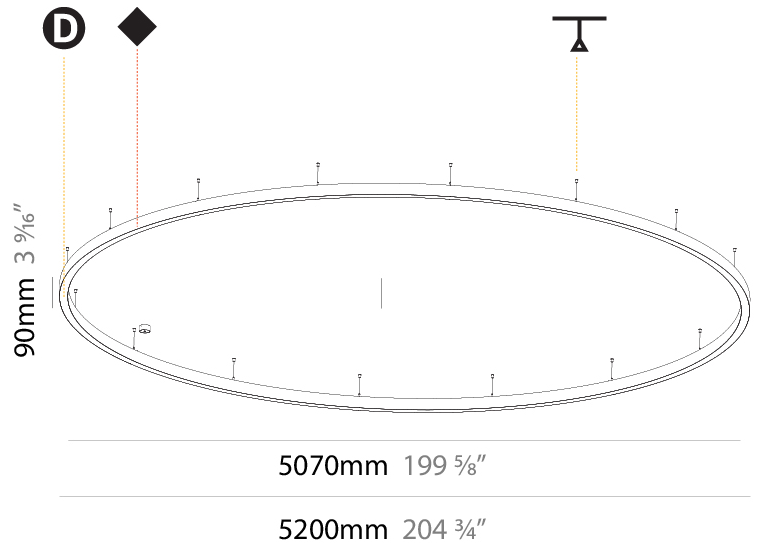

GENERAL

Series: Glorious
Subseries: Glorious Slim
Brand: Prolicht
Division: Architectural
Mounting Type: Suspension
Mounting Location: Ceiling
Subcategory: Ambient

PHYSICAL

Shape: Round
Diameter (mm): 5200
Diameter (in): 204 ³/₄
Height (mm): 90
Height (in): 3 ⁹/₁₆
Max. Overall Height (mm): 2090
Max. Overall Height (in): 82 ⁵/₁₆
Light Distribution: Direct / Indirect
Weight (kg): 55.788
Weight (lbs): 123.00
Diffuser: PMMA - Opal or Micro-Prism
Fixture Finish: SSR / BKV / CWI / CRY / HAB / LAG / UFT / ITA / RUA / RUR / MIC / FTG / MYG / TWT / LOD / PUS / FRO / FUP / KIA / POP / BLS / SPG / MEY / GOH / GUM / CHC / COM / ABZ / JAG / OBR / MOS / ROR
Fixture Material: Aluminum
Cable Details: 2000mm or 6000mm Transparent Cable

ELECTRICAL

Lamp Type: LED (Zhaga Standard)
Input Wattage (W): 392 / 280
Total Output Wattage (W): 336 / 240
Dimming: Tri-Mode (Non-Dimming and Phase Dimming (120Vac only) and 0-10V Dimming)
Driver Included: Yes
Driver Location: Integrated
Driver Type: Constant Current - Universal
Driver Class: Class 2
Input Voltage (V): 120 - 277
Constant Current (MA): 350

LED

Color Temperature (°K): 3000 / 3500 / 4000
Max. Delivered Lumen (lm): 72090 / 73588 / 75090
CRI: >80 CRI
Lamp Life (hrs): 50000

OPTICAL

RATINGS AND CERTIFICATIONS

Certified By: Certified for North American Standards
IP rating: IP20