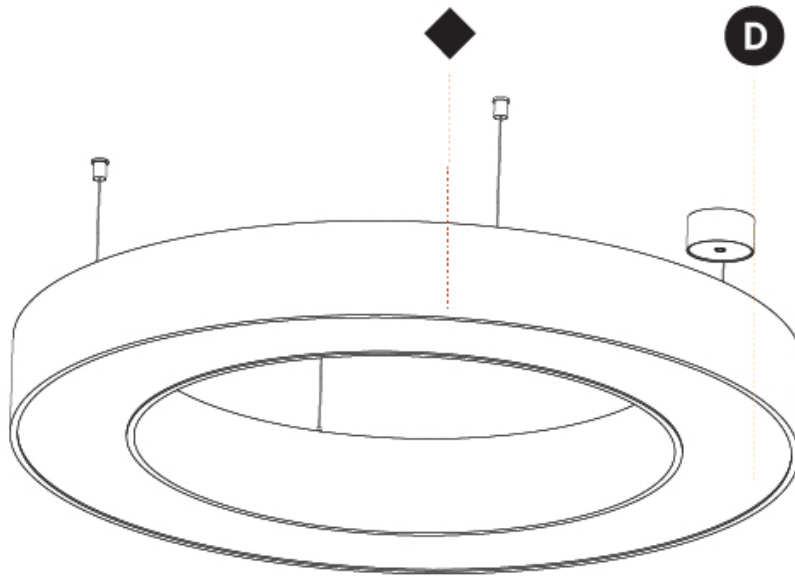

A30303-

PROJECT	_____
TYPE	_____
SPECIFIER	_____
QUANTITY	_____
DATE	_____