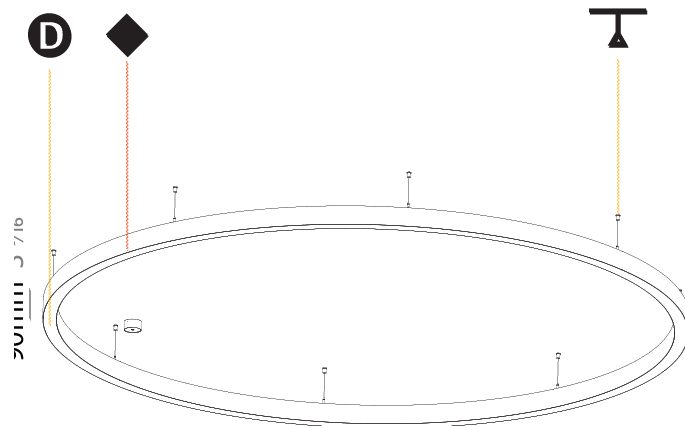

GENERAL

Series: Glorious
Subseries: Glorious Slim
Brand: Prolicht
Division: Architectural
Mounting Type: Suspension
Mounting Location: Ceiling
Subcategory: Ambient

PHYSICAL

Shape: Round
Diameter (mm): 3000
Diameter (in): 118 1/8
Height (mm): 90
Height (in): 3 9/16
Max. Overall Height (mm): 2090
Max. Overall Height (in): 82 5/16
Light Distribution: Direct / Indirect
Weight (kg): 31.716
Weight (lbs): 69.93
Diffuser: [PMMA - Opal or Micro-Prism](#)
Fixture Finish: [SSR / BKV / CWI / CRY / HAB / LAG / UFT / ITA / RUA / RUR / MIC / FTG / MYG / TWT / LOD / PUS / FRO / FUP / KIA / POP / BLS / SPG / MEY / GOH / GUM / CHC / COM / ABZ / JAG / OBR / MOS / ROR](#)
Fixture Material: Aluminum
Cable Details: 2000mm or 6000mm Transparent Cable

ELECTRICAL

Lamp Type: LED (Zhaga Standard)
Input Wattage (W): 224 / 112
Total Output Wattage (W): 192 / 84
Dimming: [Tri-Mode (Non-Dimming and Phase Dimming (120Vac only) and 0-10V Dimming)](#)
Driver Included: Yes
Driver Location: Integrated
Driver Type: Constant Current - Universal
Driver Class: Class 2
Input Voltage (V): 120 - 277
Constant Current (MA): 350

LED

[Color Temperature (°K): 3000 / 3500 / 4000](#)
Max. Delivered Lumen (lm): 38980 / 39798 / 40610
CRI: >80 CRI
Lamp Life (hrs): 50000

OPTICAL

RATINGS AND CERTIFICATIONS

Certified By: Certified for North American Standards
IP rating: IP20

2870mm 113"

3000mm 118 1/8"