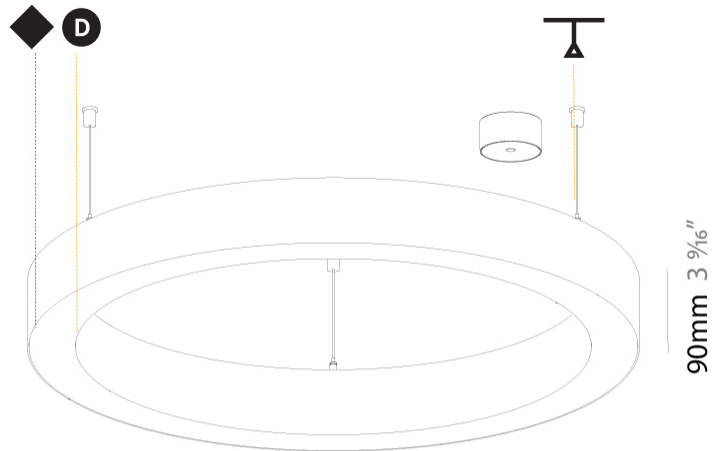

GENERAL

Series: Glorious
Subseries: Glorious Slim
Brand: Prolicht
Division: Architectural
Mounting Type: Suspension
Mounting Location: Ceiling
Subcategory: Ambient

PHYSICAL

Shape: Round
Diameter (mm): 800
Diameter (in): 31 1/2
Height (mm): 90
Height (in): 3 9/16
Max. Overall Height (mm): 2090
Max. Overall Height (in): 82 5/16
Light Distribution: Direct / Indirect
Weight (kg): 8.128
Weight (lbs): 17.92
Diffuser: [PMMA - Opal or Micro-Prism](#)
Fixture Finish: [SSR / BKV / CWI / CRY / HAB / LAG / UFT / ITA / RUA / RUR / MIC / FTG / MYG / TWT / LOD / PUS / FRO / FUP / KIA / POP / BLS / SPG / MEY / GOH / GUM / CHC / COM / ABZ / JAG / OBR / MOS / ROR](#)
Fixture Material: Aluminum
Cable Details: 2000mm or 6000mm Transparent Cable

ELECTRICAL

Lamp Type: LED (Zhaga Standard)
Input Wattage (W): 56 / 52.5
Total Output Wattage (W): 48 / 45
Dimming: [Tri-Mode (Non-Dimming and Phase Dimming (120Vac only) and 0-10V Dimming)](#)
Driver Included: Yes
Driver Location: Integrated
Driver Type: Constant Current - Universal
Driver Class: Class 2
Input Voltage (V): 120 - 277
Constant Current (MA): 350

LED

Color Temperature (°K): 3000 / 3500 / 4000
Max. Delivered Lumen (lm): 9830 / 10035 / 10240
CRI: >80 CRI
Lamp Life (hrs): 50000

OPTICAL

RATINGS AND CERTIFICATIONS

Certified By: Certified for North American Standards
IP rating: IP20

Ø 670mm 26 3/8"

Ø 800mm 31 1/2"

90mm 3 9/16"