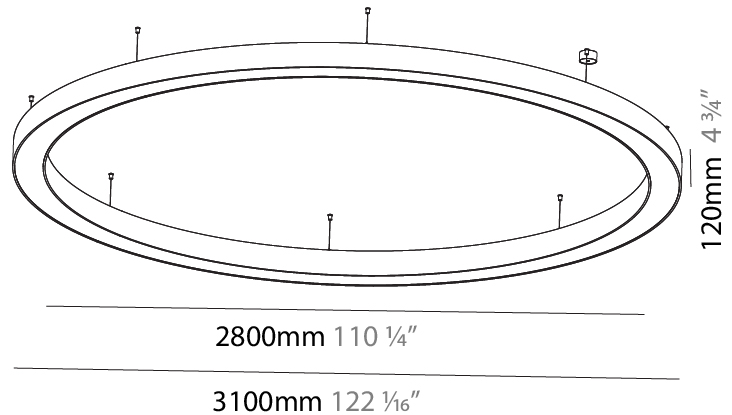

GENERAL

Series: Glorious
Subseries: Glorious
Brand: Prolicht
Division: Architectural
Mounting Type: Suspension
Mounting Location: Ceiling
Subcategory: Ambient

PHYSICAL

Shape: Round
Diameter (mm): 3100
Diameter (in): 122 1/16
Depth (mm): 120
Depth (in): 4 3/4
Max. Overall Height (mm): 2120
Max. Overall Height (in): 83 7/16
Light Distribution: Direct / Indirect
Weight (kg): 40.905
Weight (lbs): 90.18
Diffuser: PMMA - Opalor Micro-Prism
Fixture Finish: SSR / BKV / CWI / CRY / HAB / LAG / UFT / ITA / RUA / RUR / MIC / FTG / MYG / TWT / LOD / PUS / FRO / FUP / KIA / POP / BLS / SPG / MEY / GOH / GUM / CHC / COM / ABZ / JAG / OBR / MOS / ROR
Fixture Material: Aluminum

ELECTRICAL

Lamp Type: LED (Zhaga Standard)
Input Wattage (W): 240
Total Output Wattage (W): 192 / 153.6 (3500K)
Dimming: Non-Dimming / Phase Dimming (120Vac only) / 0-10V Dimming
Driver Included: Yes
Driver Location: Integrated
Driver Type: Constant Current - 120 / 277Vac
Driver Class: Class 2
Input Voltage (V): 120 - 277
Constant Current (MA): 350 / 800 (3500K)

LED

Color Temperature (°K): 3000 / 3500 / 4000
Max. Delivered Lumen (lm): 14770 / 15288 / 15600 Direct / 10220 / 10584 / 10800 Indirect
CRI: >80 CRI
Efficiency (%): 70
Lamp Life (hrs): 50000

OPTICAL

RATINGS AND CERTIFICATIONS

Certified By: Certified for North American Standards
IP rating: IP20

PROJECT _____
TYPE _____
SPECIFIER _____
QUANTITY _____
DATE _____