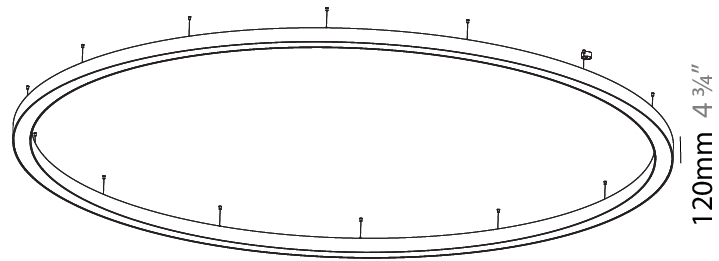

GENERAL

Series: Glorious
Subseries: Glorious
Brand: Prolicht
Division: Architectural
Mounting Type: Suspension
Mounting Location: Ceiling
Subcategory: Ambient

PHYSICAL

Shape: Round
Diameter (mm): 5400
Diameter (in): 212 ⁵/₈
Height (mm): 120
Height (in): 4 ³/₄
Max. Overall Height (mm): 2120
Max. Overall Height (in): 83 ⁷/₁₆
Light Distribution: Direct / Indirect
Weight (kg): 71.452
Weight (lbs): 157.19
Diffuser: PMMA - Opal or Micro-Prism
Fixture Finish: SSR / BKV / CWI / CRY / HAB / LAG / UFT / ITA / RUA / RUR / MIC / FTG / MYG / TWT / LOD / PUS / FRO / FUP / KIA / POP / BLS / SPG / MEY / GOH / GUM / CHC / COM / ABZ / JAG / OBR / MOS / ROR
Fixture Material: Aluminum

ELECTRICAL

Lamp Type: LED (Zhaga Standard)
Input Wattage (W): 405
Total Output Wattage (W): 324 / 259.2 (3500K)
Dimming: Non-Dimming / Phase Dimming (120Vac only) / 0-10V Dimming
Driver Included: Yes
Driver Location: Integrated
Driver Type: Constant Current - 120 / 277Vac
Driver Class: Class 2
Input Voltage (V): 120 - 277
Constant Current (MA): 350 / 800/500 (3500K)

LED

Color Temperature (°K): 3000 / 3500 / 4000
Max. Delivered Lumen (lm): 25840 / 26754 / 27300 Direct / 19620 / 2031 / 20720 Indirect
CRI: >80 CRI
Efficiency (%): 70
Lamp Life (hrs): 50000

OPTICAL

RATINGS AND CERTIFICATIONS

Certified By: Certified for North American Standards
IP rating: IP20

PROJECT
TYPE
SPECIFIER
QUANTITY
DATE

5100mm 200 ¹³/₁₆"
5400mm 212 ⁵/₈"