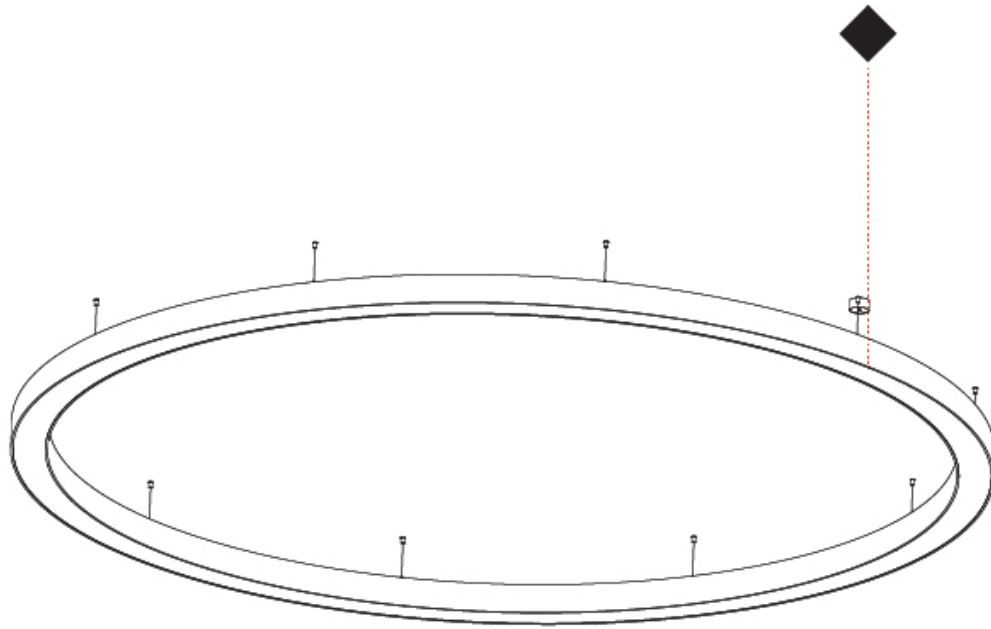

A30545-

PROJECT	_____
TYPE	_____
SPECIFIER	_____
QUANTITY	_____
DATE	_____

A