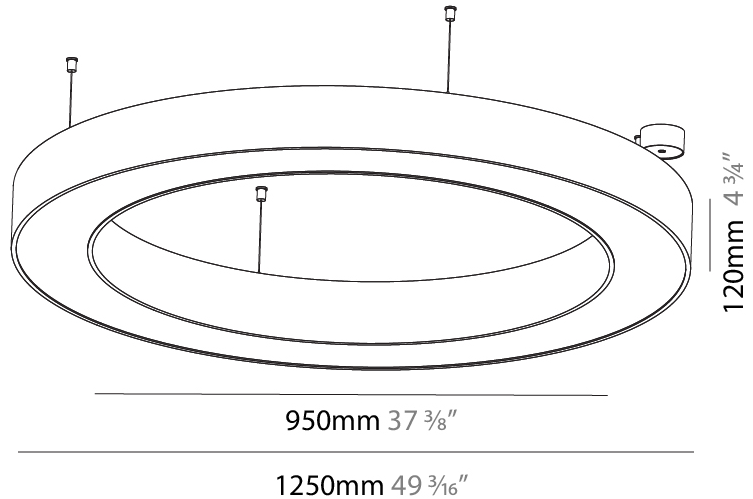

GENERAL

Series: Glorious
Subseries: Glorious
Brand: Prolicht
Division: Architectural
Mounting Type: Suspension
Mounting Location: Ceiling
Subcategory: Ambient

PHYSICAL

Shape: Round
Diameter (mm): 1250
Diameter (in): 49 7/16
Height (mm): 120
Height (in): 4 3/4
Max. Overall Height (mm): 2120
Max. Overall Height (in): 83 7/16
Light Distribution: Direct / Indirect
Weight (kg): 13.475
Weight (lbs): 29.70
Diffuser: PMMA - Opal or Micro-Prism
Fixture Finish: SSR / BKV / CWI / CRY / HAB / LAG / UFT / ITA / RUA / RUR / MIC / FTG / MYG / TWT / LOD / PUS / FRO / FUP / KIA / POP / BLS / SPG / MEY / GOH / GUM / CHC / COM / ABZ / JAG / OBR / MOS / ROR
Fixture Material: Aluminum

ELECTRICAL

Lamp Type: LED (Zhaga Standard)
Input Wattage (W): 90
Total Output Wattage (W): 72 / 57.6 (3500K)
Dimming: Non-Dimming / Phase Dimming (120Vac only) / 0-10V Dimming
Driver Included: Yes
Driver Location: Integrated
Driver Type: Constant Current
Driver Class: Class 2
Input Voltage (V): 120 - 277
Constant Current (MA): 350 / 1200/600 (3500K)

LED

Color Temperature (°K): 3000 / 3500 / 4000
Max. Delivered Lumen (lm): 5540 / 5733 / 5850 Direct / 3830 / 3969 / 4050 Indirect
CRI: >80 CRI
Efficiency (%): 68
Lamp Life (hrs): 50000

OPTICAL

RATINGS AND CERTIFICATIONS

Certified By: Certified for North American Standards
IP rating: IP20