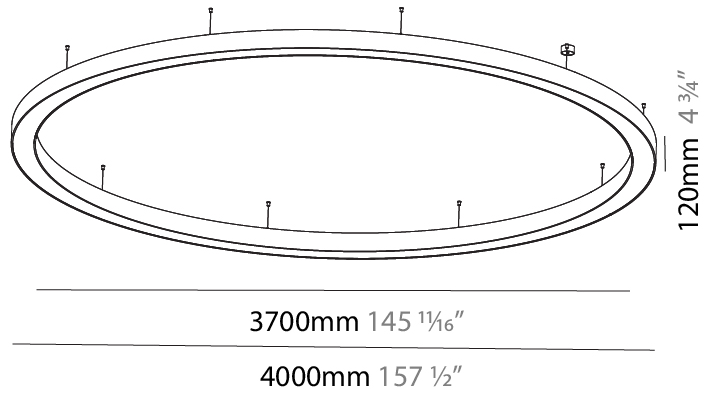

GENERAL

Series: Glorious
Subseries: Glorious
Brand: Prolicht
Division: Architectural
Mounting Type: Suspension
Mounting Location: Ceiling
Subcategory: Ambient

PHYSICAL

Shape: Round
Diameter (mm): 4000
Diameter (in): 157 1/2
Depth (mm): 120
Depth (in): 4 3/4
Max. Overall Height (mm): 2120
Max. Overall Height (in): 83 7/16
Light Distribution: Direct / Indirect
Weight (kg): 53.026
Weight (lbs): 116.66
Diffuser: PMMA - Opal or Micro-Prism
Fixture Finish: SSR / BKV / CWI / CRY / HAB / LAG / UFT / ITA / RUA / RUR / MIC / FTG / MYG / TWT / LOD / PUS / FRO / FUP / KIA / POP / BLS / SPG / MEY / GOH / GUM / CHC / COM / ABZ / JAG / OBR / MOS / ROR
Fixture Material: Aluminum

ELECTRICAL

Lamp Type: LED (Zhaga Standard)
Input Wattage (W): 300
Total Output Wattage (W): 240 / 192 (3500K)
Dimming: Non-Dimming / Phase Dimming (120Vac only) / 0-10V Dimming
Driver Included: Yes
Driver Location: Integrated
Driver Type: Constant Current - 120 / 277Vac
Driver Class: Class 2
Input Voltage (V): 120 - 277
Constant Current (MA): 350 / 1000 (3500K)

LED

Color Temperature (°K): 3000 / 3500 / 4000
Max. Delivered Lumen (lm): 18460 / 19110 / 19500 Direct / 12780 / 13230 / 13500 Indirect
CRI: >80 CRI
Efficiency (%): 70
Lamp Life (hrs): 50000

OPTICAL

RATINGS AND CERTIFICATIONS

Certified By: Certified for North American Standards
IP rating: IP20

PROJECT
TYPE
SPECIFIER
QUANTITY
DATE