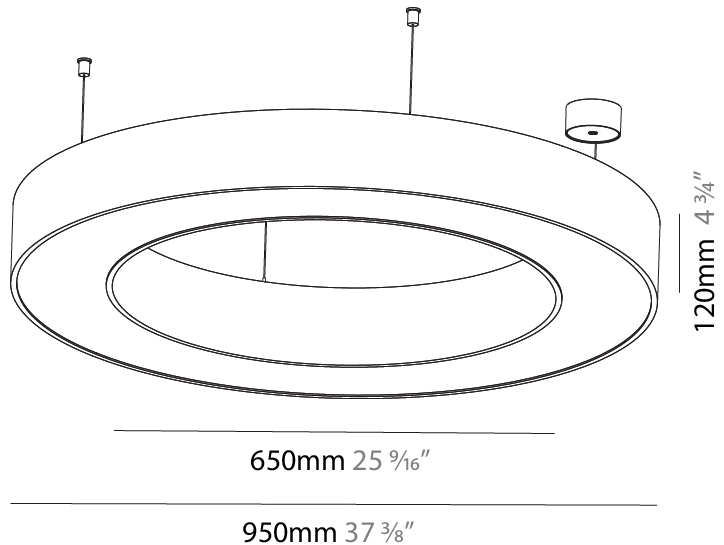

GENERAL

Series: Glorious
Subseries: Glorious
Brand: Prolicht
Division: Architectural
Mounting Type: Suspension
Mounting Location: Ceiling
Subcategory: Ambient

PHYSICAL

Shape: Round
Diameter (mm): 950
Diameter (in): 37 ³/₈
Height (mm): 120
Height (in): 4 ³/₄
Max. Overall Height (mm): 2120
Max. Overall Height (in): 83 ⁷/₁₆
Light Distribution: Direct / Indirect
Weight (kg): 10.395
Weight (lbs): 22.92
Diffuser: PMMA - Opal or Micro-Prism
Fixture Finish: SSR / BKV / CWI / CRY / HAB / LAG / UFT / ITA / RUA / RUR / MIC / FTG / MYG / TWT / LOD / PUS / FRO / FUP / KIA / POP / BLS / SPG / MEY / GOH / GUM / CHC / COM / ABZ / JAG / OBR / MOS / ROR
Fixture Material: Aluminum

ELECTRICAL

Lamp Type: LED (Zhaga Standard)
Input Wattage (W): 58.5
Total Output Wattage (W): 52 / 41.6 (3500K)
Dimming: Non-Dimming / Phase Dimming (120Vac only) / 0-10V Dimming
Driver Included: Yes
Driver Location: Integrated
Driver Type: Constant Current
Driver Class: Class 2
Input Voltage (V): 120 - 277
Constant Current (MA): 350 / 900/400 (3500K)

LED

Color Temperature (°K): 3000 / 3500 / 4000
Max. Delivered Lumen (lm): 4150 / 4302 / 4390 Direct / 1850/ 1911 / 150
CRI: >80 CRI
Efficiency (%): 69
Lamp Life (hrs): 50000

OPTICAL

RATINGS AND CERTIFICATIONS

Certified By: Certified for North American Standards
IP rating: IP20

PROJECT _____
TYPE _____
SPECIFIER _____
QUANTITY _____
DATE _____