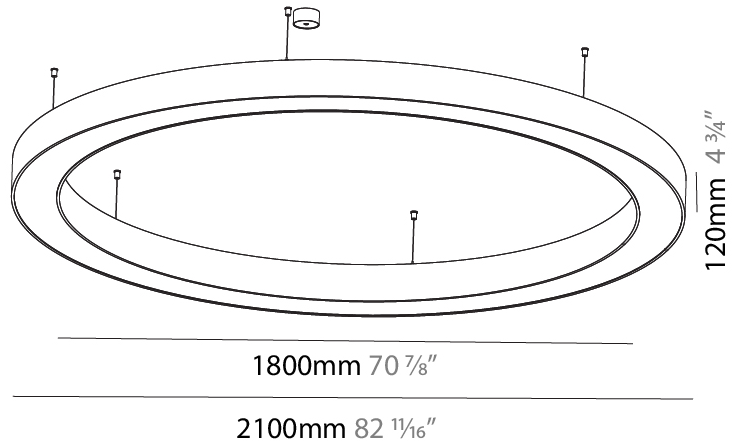

GENERAL

Series: Glorious
Subseries: Glorious
Brand: Prolicht
Division: Architectural
Mounting Type: Suspension
Mounting Location: Ceiling
Subcategory: Ambient

PHYSICAL

Shape: Round
Diameter (mm): 2100
Diameter (in): 82 11/16
Height (mm): 120
Height (in): 4 3/4
Max. Overall Height (mm): 2120
Max. Overall Height (in): 83 7/16
Light Distribution: Direct / Indirect
Weight (kg): 26.817
Weight (lbs): 59.12
Diffuser: PMMA - Opal
Fixture Finish: SSR / BKV / CWI / CRY / HAB / LAG / UFT / ITA / RUA / RUR / MIC / FTG / MYG / TWT / LOD / PUS / FRO / FUP / KIA / POP / BLS / SPG / MEY / GOH / GUM / CHC / COM / ABZ / JAG / OBR / MOS / ROR
Fixture Material: Aluminum

ELECTRICAL

Lamp Type: LED (Zhaga Standard)
Input Wattage (W): 165
Total Output Wattage (W): 132 / 105.6 (3500K)
Dimming: Non-Dimming / Phase Dimming (120Vac only) / 0-10V Dimming
Driver Included: Yes
Driver Location: Integrated
Driver Type: Constant Current - 120 / 277Vac
Driver Class: Class 2
Input Voltage (V): 120 - 277
Constant Current (MA): 350 / 700/600 (3500K)

LED

Color Temperature (°K): 3000 / 3500 / 4000
Max. Delivered Lumen (lm): 9690 / 10035 / 10240 Direct / 7670 / 7938 / 8100 Indirect
CRI: >80 CRI
Efficiency (%): 70
Lamp Life (hrs): 50000

OPTICAL

RATINGS AND CERTIFICATIONS

Certified By: Certified for North American Standards
IP rating: IP20

PROJECT _____
TYPE _____
SPECIFIER _____
QUANTITY _____
DATE _____